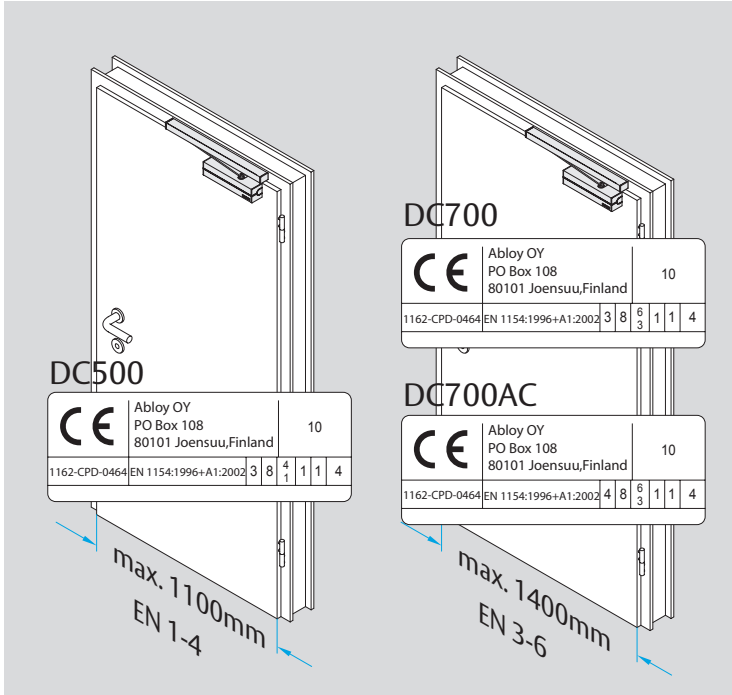

DC500/DC700

DC700AC

Installation Instructions

ASSA ABLOY

D1001403

ASSA ABLOY is the global leader in door opening solutions, dedicated to satisfying end-user needs for security, safety and convenience.

ASSA ABLOY